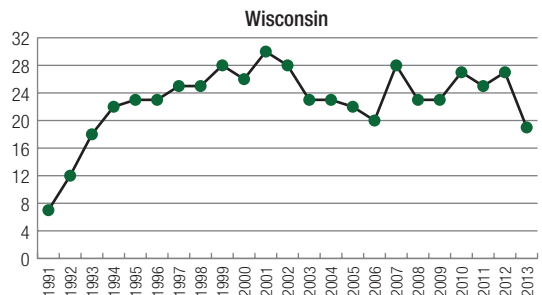

Growth Award

19

Growth Award recipients

1

New Growth Award recipient:
Hales Corners

Longest Growth Award:

Greenfield • 19 years

Growth Awards through 2013: